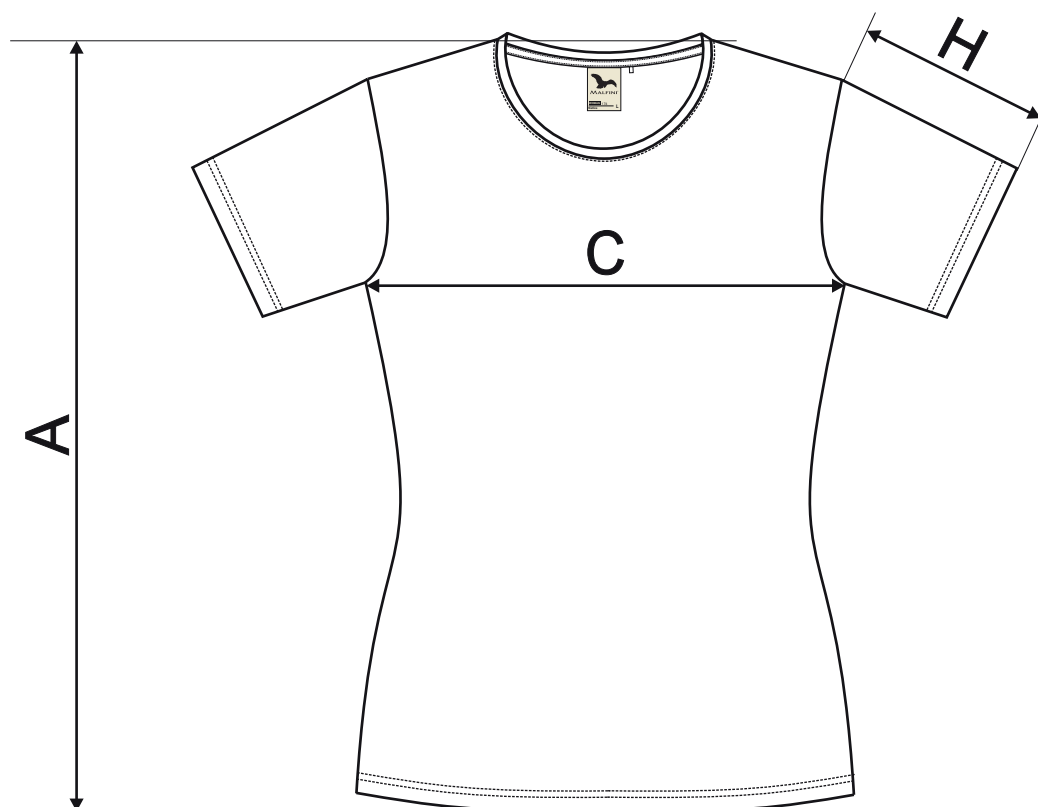

174 Native ♀

SIZE SPECIFICATION [cm]

size	XS	S	M	L	XL	2XL
A	60	62	64	66	68	70
C	38	42	46	50	55	61
H	14	15	16	17	18	19

All size specifications listed are in cm. Accepted tolerance of up to $\pm 5\%$.

Organic
Certified by Control Union
1033786